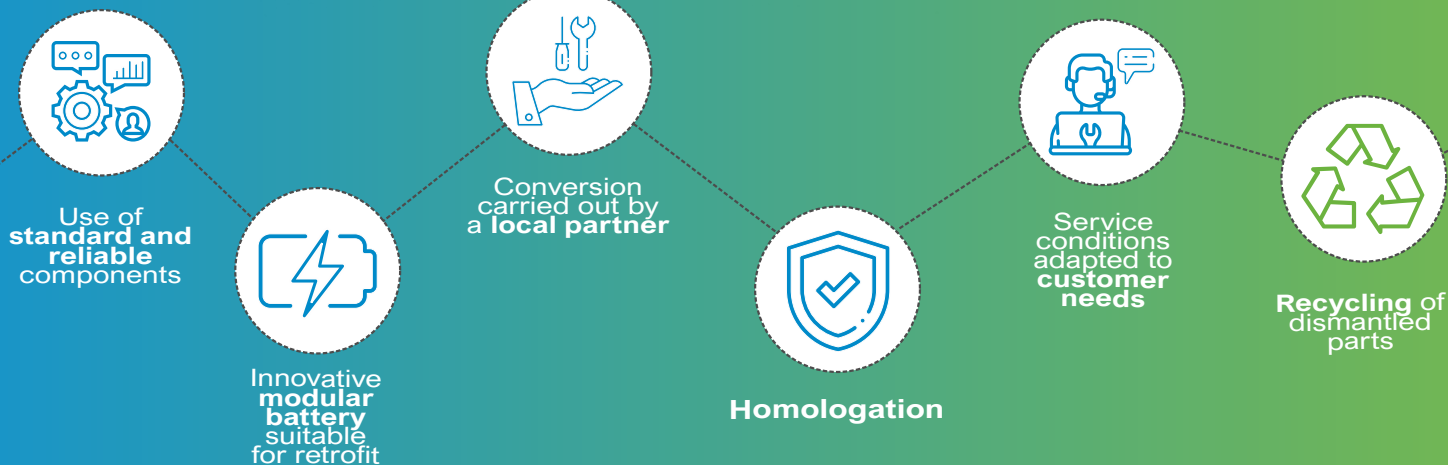

Offers now a **greener fleet** to your passengers! + ECOLOGICAL IMPACTS + BENEFITS OPERATING COSTS

HYDROGEN

Our **engineering design office** takes care of your project: from the study to the design of an integrated solution.

greenmot
Drive Innovation

+33 4 74 66 62 32
contact@greenmot.com
www.greenmot.com

sept 2022
GDG922_Tol_V02